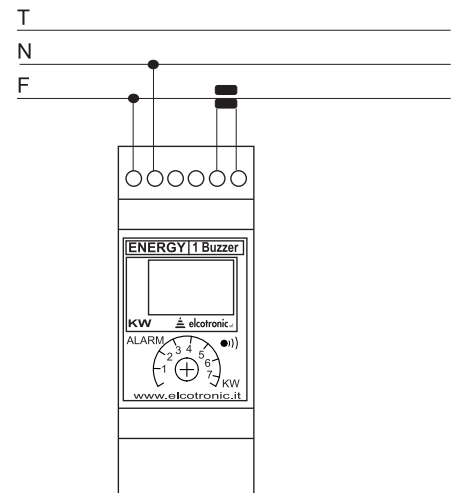

## ENERGY1 KW BUZZER

**No more power interruptions !!**

**Energy1 KW Buzzer will warn you when your target load value is about to be exceeded!**

2 modules

- Displays absorbed KW and a buzzer sounds when max demand is exceeded
- Energy1 KW 7 Volt 230
- Energy1 KW 14 Volt 230
- Displays absorbed power
- A buzzer warns when preset threshold is exceeded and sounds as long as the alarm condition persists
- Prevents power interruptions

- Power Supply: 220/240V 50/60Hz
- Displays absorbed KW
- Presettable threshold
- A buzzer sounds as long as the alarm condition persists

2 modules